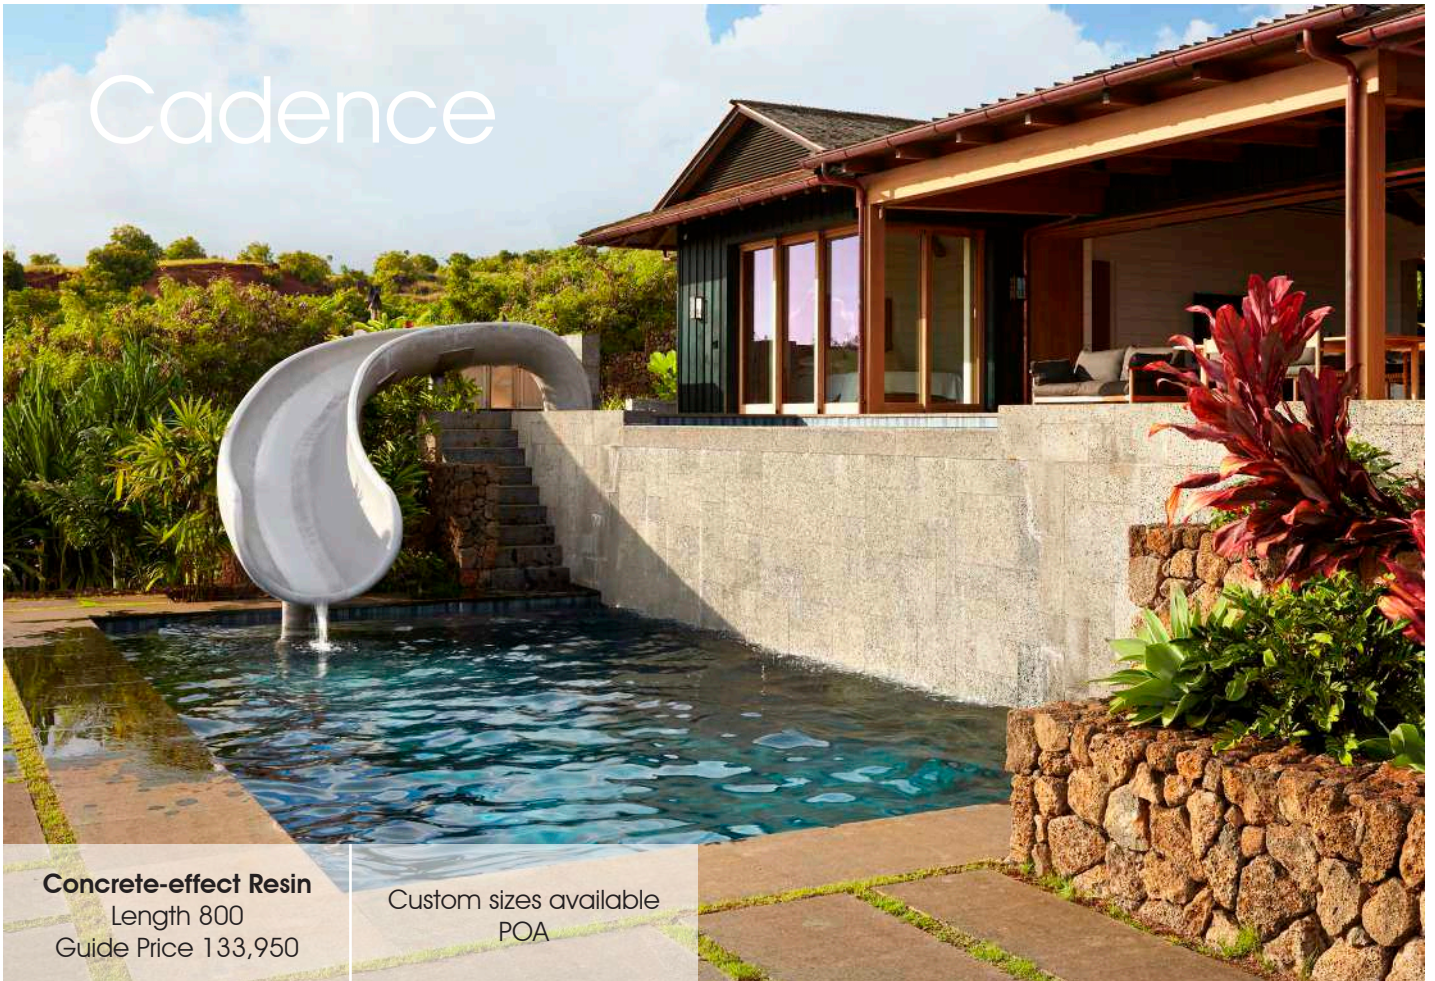

Cadence

Concrete-effect Resin
Length 800
Guide Price 133,950

Custom sizes available
POA