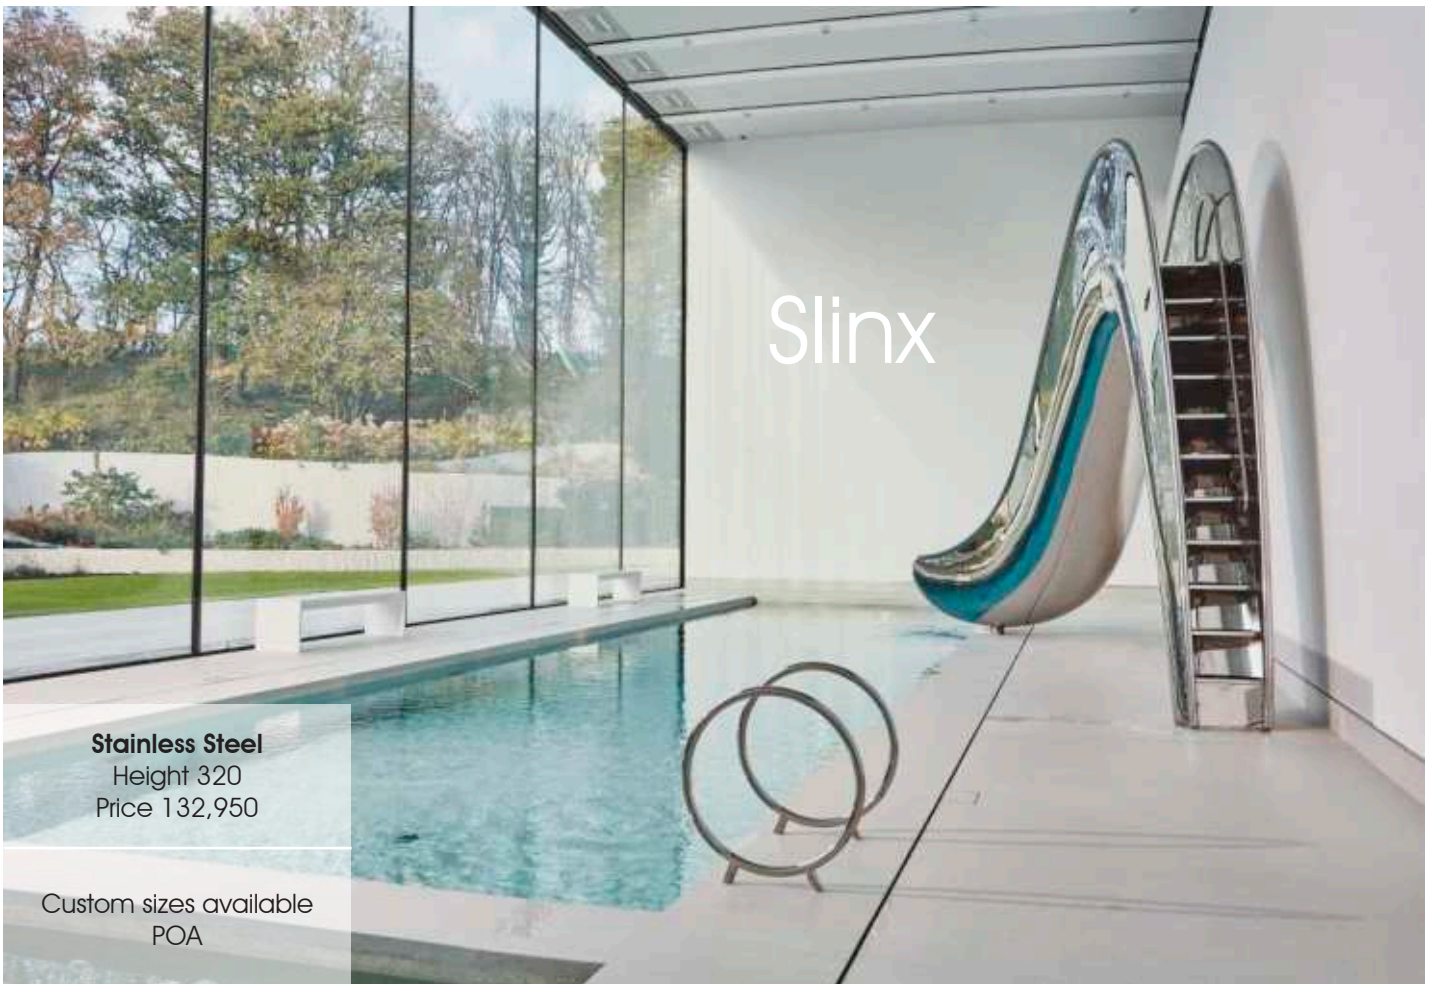

Reflex

Stainless Steel
Height 320
Price 133,950

Bronzed Lustre
Height 320
Price 153,950

Custom sizes available
POA

Riven

Stainless Steel
Height 270
Price 128,950

Bronzed Lustre
Height 270
Price 145,950

Slinx