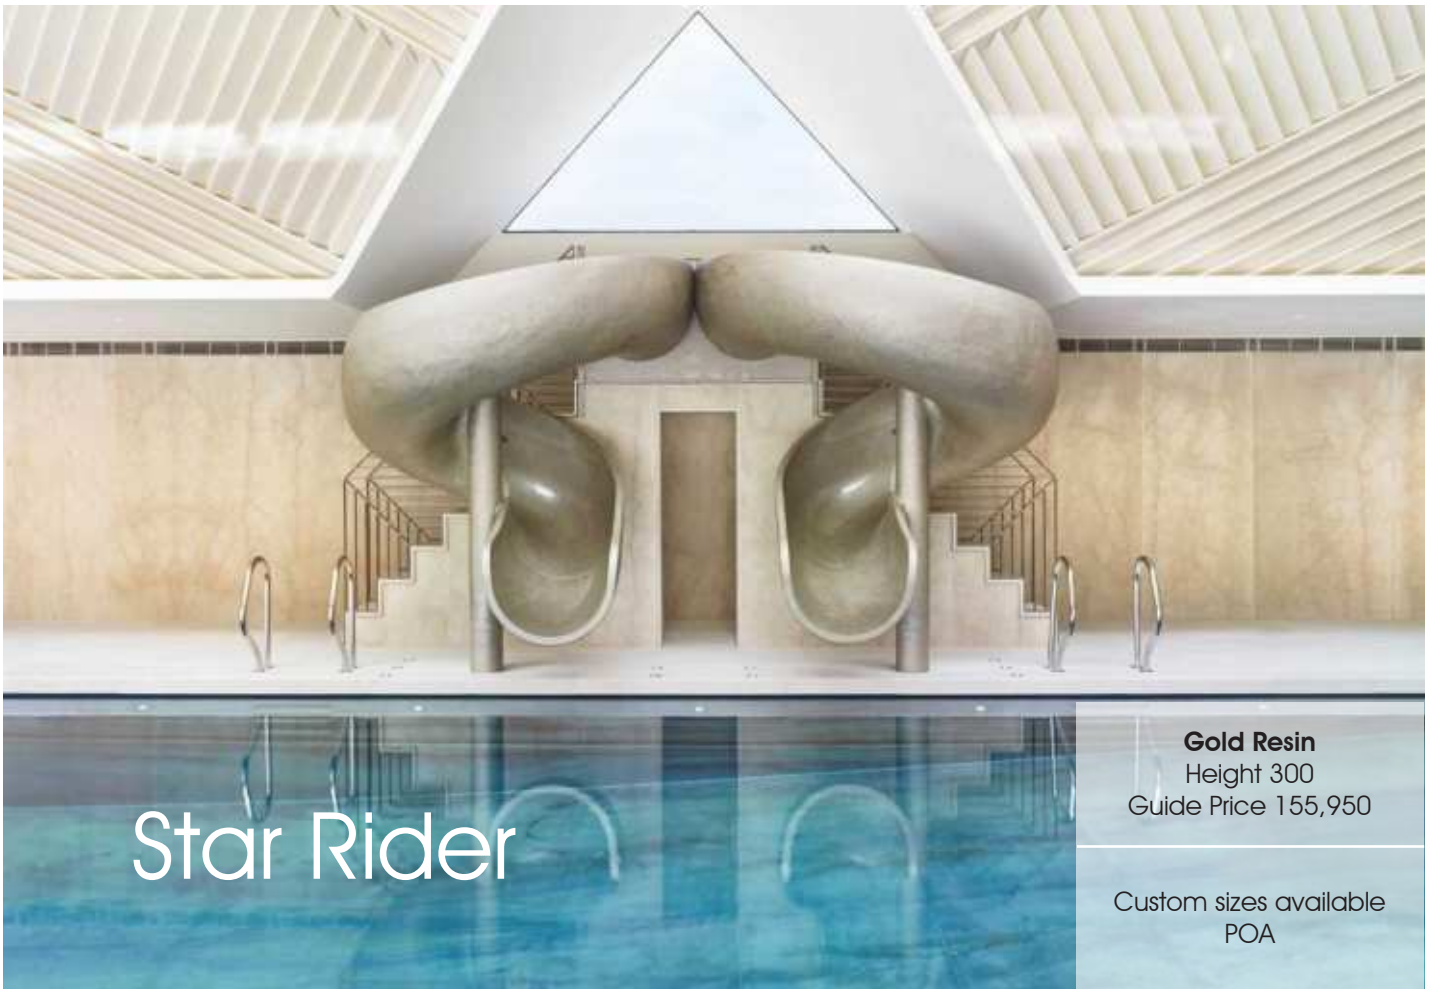

Star Rider

Gold Resin
Height 300
Guide Price 155,950

Custom sizes available
POA