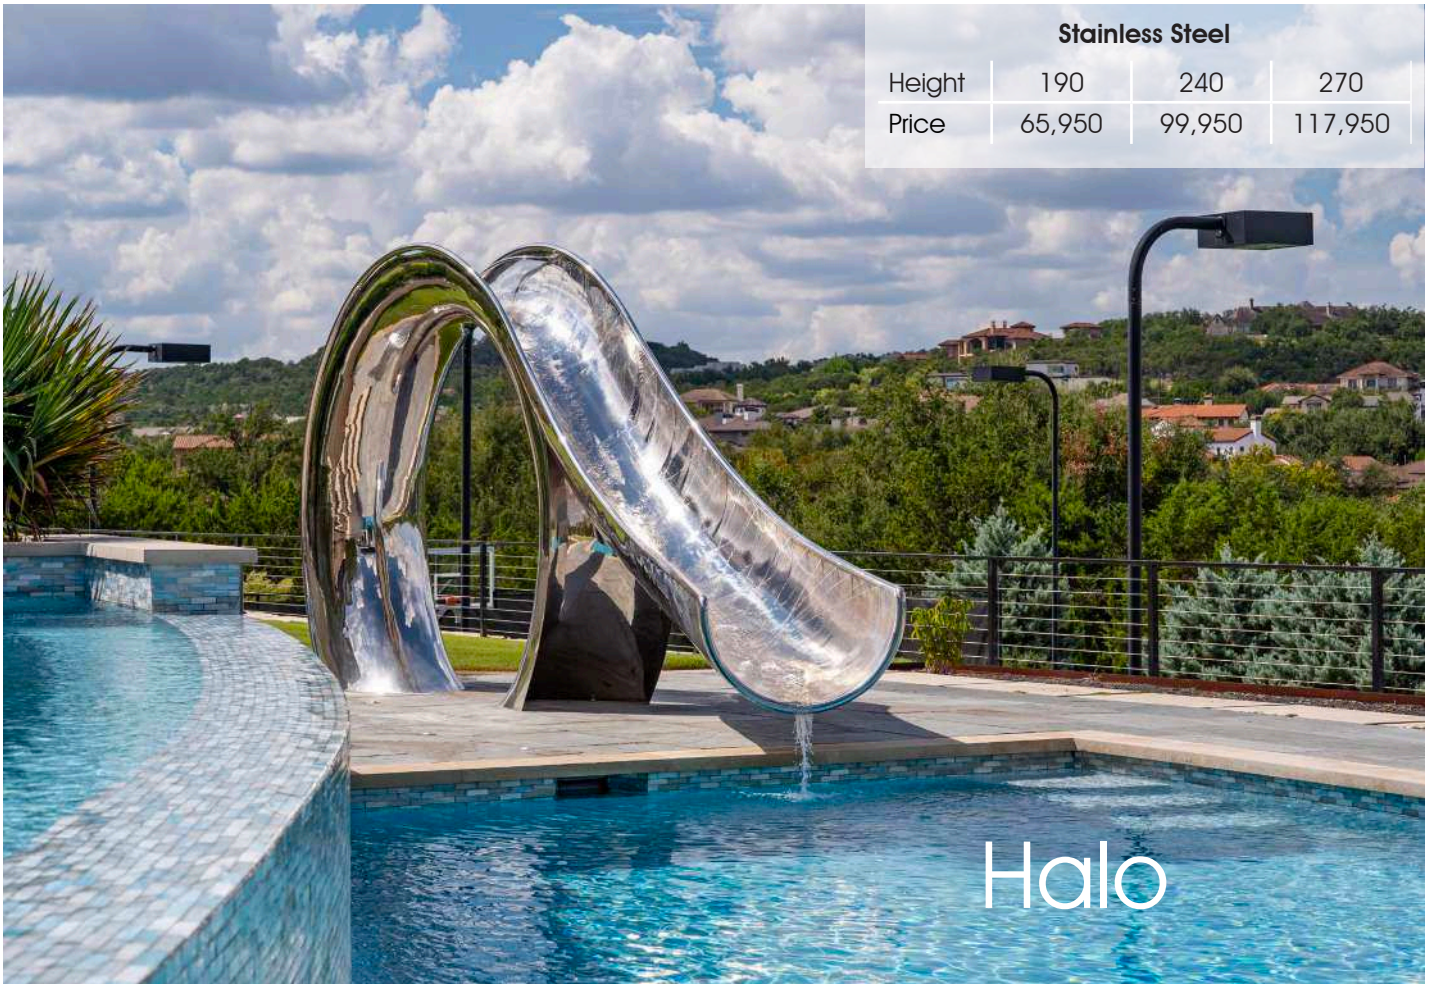

Carver

Stainless Steel
Height 550
Guide Price 247,950

Painted
Height 550
Guide Price 302,950

Custom sizes available
POA

Cascade

Bronzed Lustre
Length 1,000
Guide Price 153,950

Custom sizes available
POA

Stainless Steel

| | | |
|--------|--------|---------|
| Height | 240 | 270 |
| Price | 98,950 | 116,950 |

A large, highly reflective stainless steel sculpture in the shape of a curved orchid leaf. It is positioned on a green lawn next to a body of water, with a paved walkway leading towards it. The background shows a clear blue sky and distant hills.

Orchid

A stainless steel sculpture in the shape of a curved leaf, similar to the Orchid sculpture, but smaller. It is located in a garden setting with a tall hedge behind it and a swimming pool in the foreground. The pool's surface reflects the sculpture and the surrounding greenery.