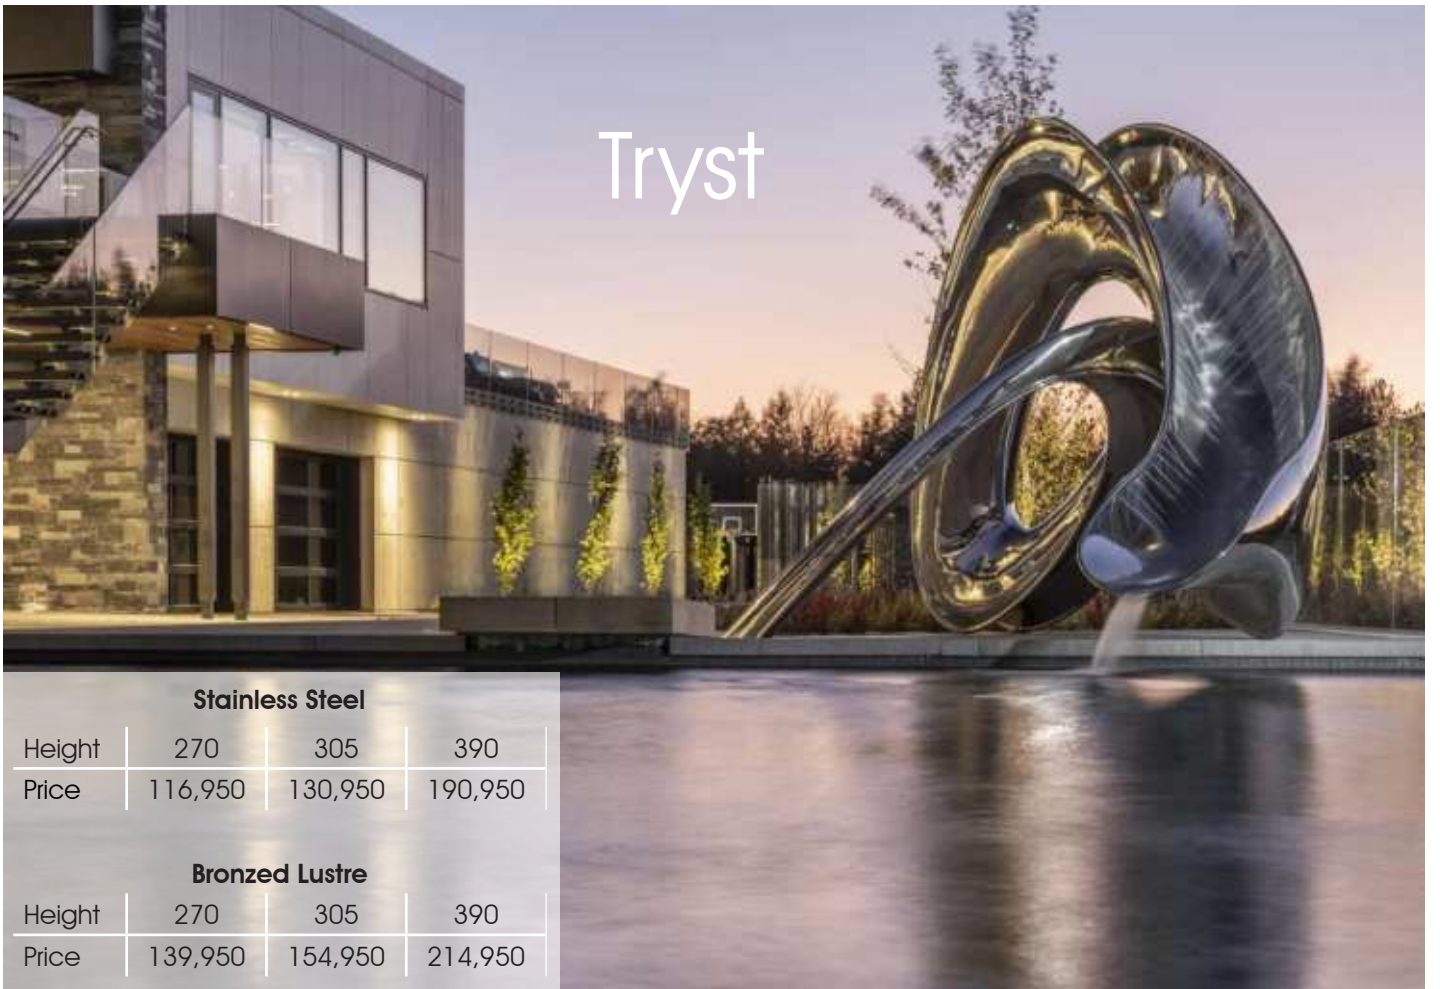

Stainless Steel
Height 320
Price 132,950

Custom sizes available
POA

Star Rider

Gold Resin
Height 300
Guide Price 155,950

Custom sizes available
POA

Stainless Steel
Height 400
Price 156,950

Bronzed Lustre
Height 400
Price 179,950

Custom sizes available
POA

Super Reflex

Tryst

Stainless Steel

| | | | |
|--------|---------|---------|---------|
| Height | 270 | 305 | 390 |
| Price | 116,950 | 130,950 | 190,950 |

Bronzed Lustre

| | | | |
|--------|---------|---------|---------|
| Height | 270 | 305 | 390 |
| Price | 139,950 | 154,950 | 214,950 |